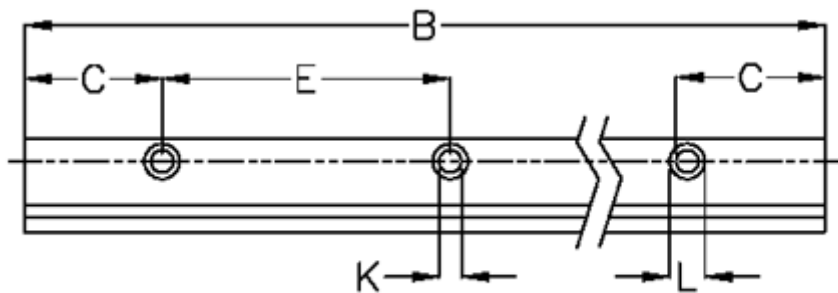

Article number: 057125223361

Description: Hepco GV3 slide NV E L2336 P1  
with counterbored holes

## Measures

A	= 16	G	= 8.0	Weight kg/1000 = 1.00
A1	= 16.19	H	= 4	
B	= 2336	H1	= 1.5	
C	= 43.0	I	= 12.00	
E	= 90	J	= 1.75	
F	= 4.21	K	= 4.5	
For bearing	= J18	L	= 8 x 4.1	
For guide pin	= SDP4	Precision type	= P1	