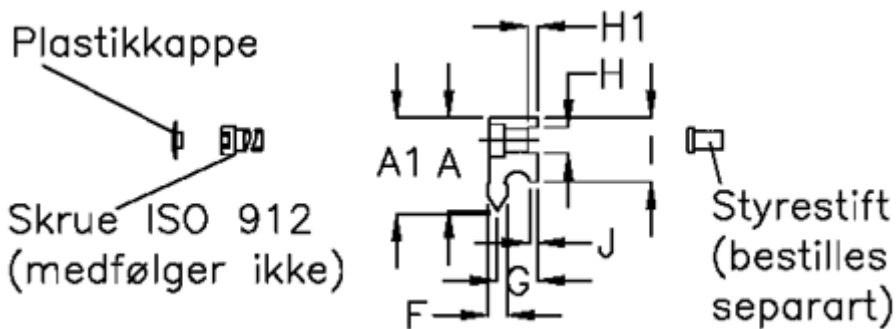

Article number: 057125223361

Description: Hepco GV3 slide NV E L2336 P1  
with counterbored holes

## Measures

A	= 16	G	= 8.0	Weight kg/1000 = 1.00
A1	= 16.19	H	= 4	
B	= 2336	H1	= 1.5	
C	= 43.0	I	= 12.00	
E	= 90	J	= 1.75	
F	= 4.21	K	= 4.5	
For bearing	= J18	L	= 8 x 4.1	
For guide pin	= SDP4	Precision type	= P1	